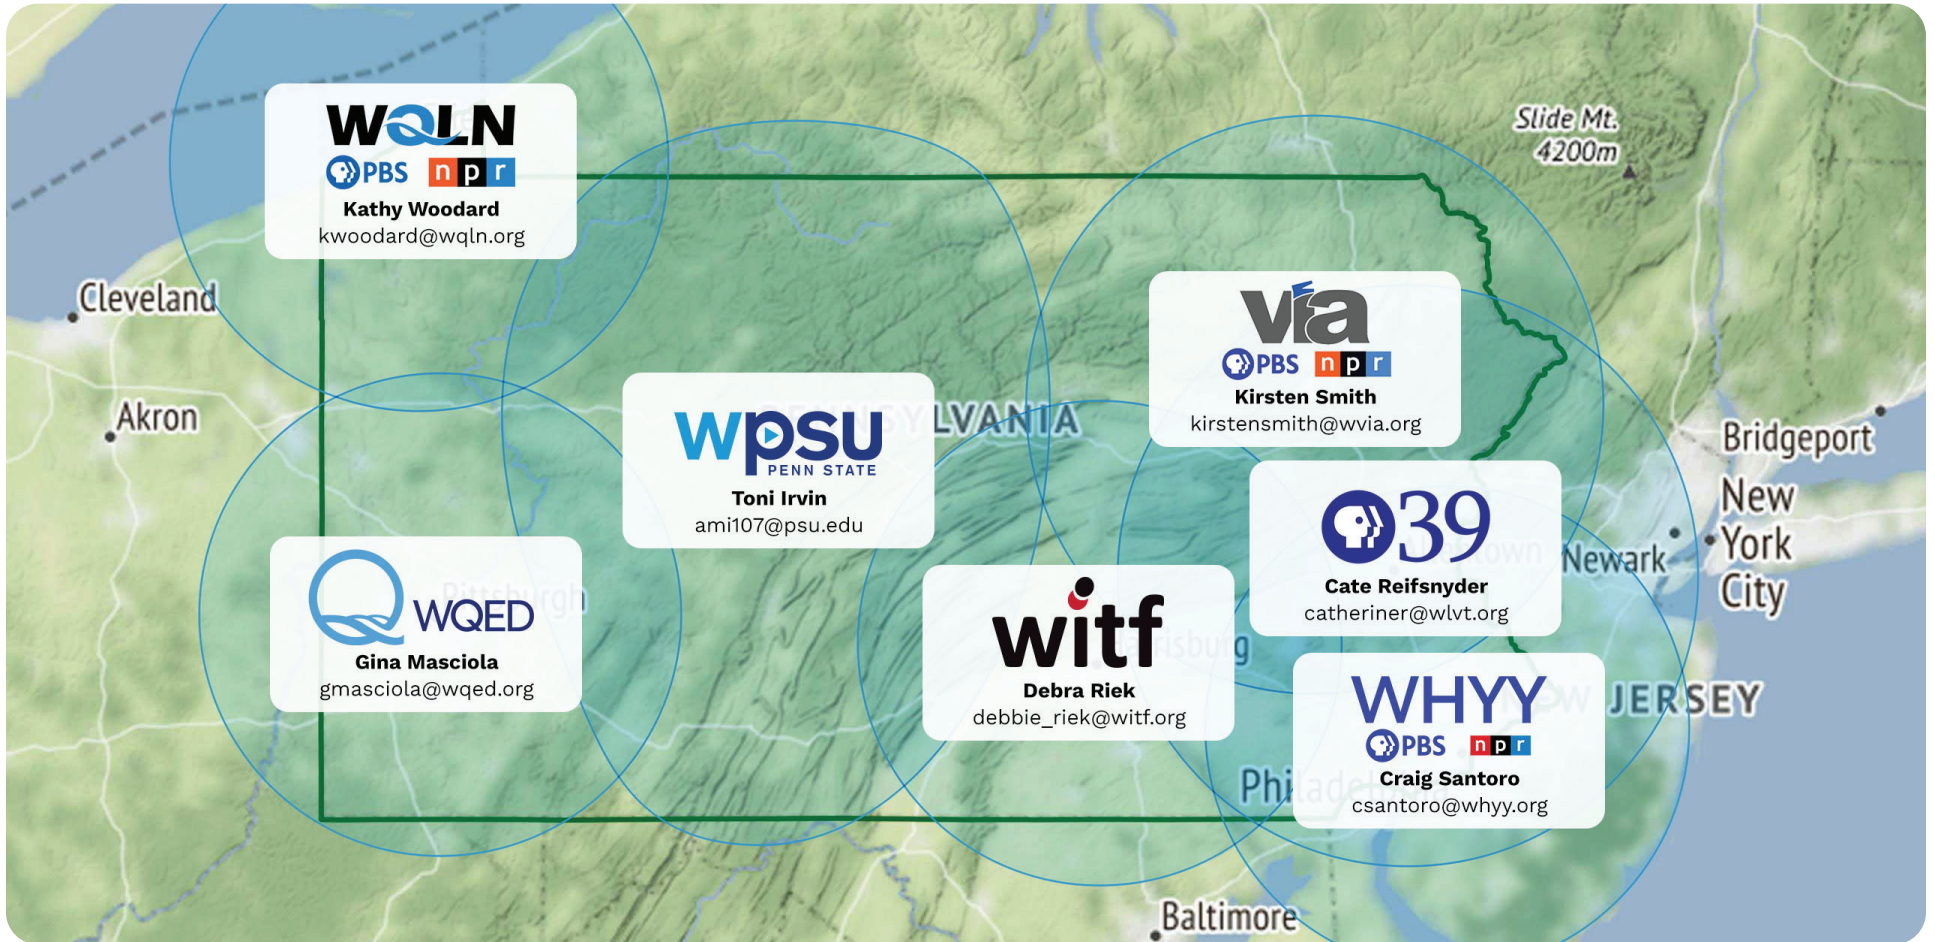

# Pennsylvania PBS

WHYY • WITF • PBS39 • WPSU • WQED • WQLN • WVIA

## Connect with Your PA PBS Station

Your Pennsylvania PBS station is a part of your learning neighborhood. We recognize that learning occurs everywhere: at home, at school and in your community. Discover how we support teachers and caregivers with resources that align to state standards. Connect with your Pennsylvania PBS station Director of Education.